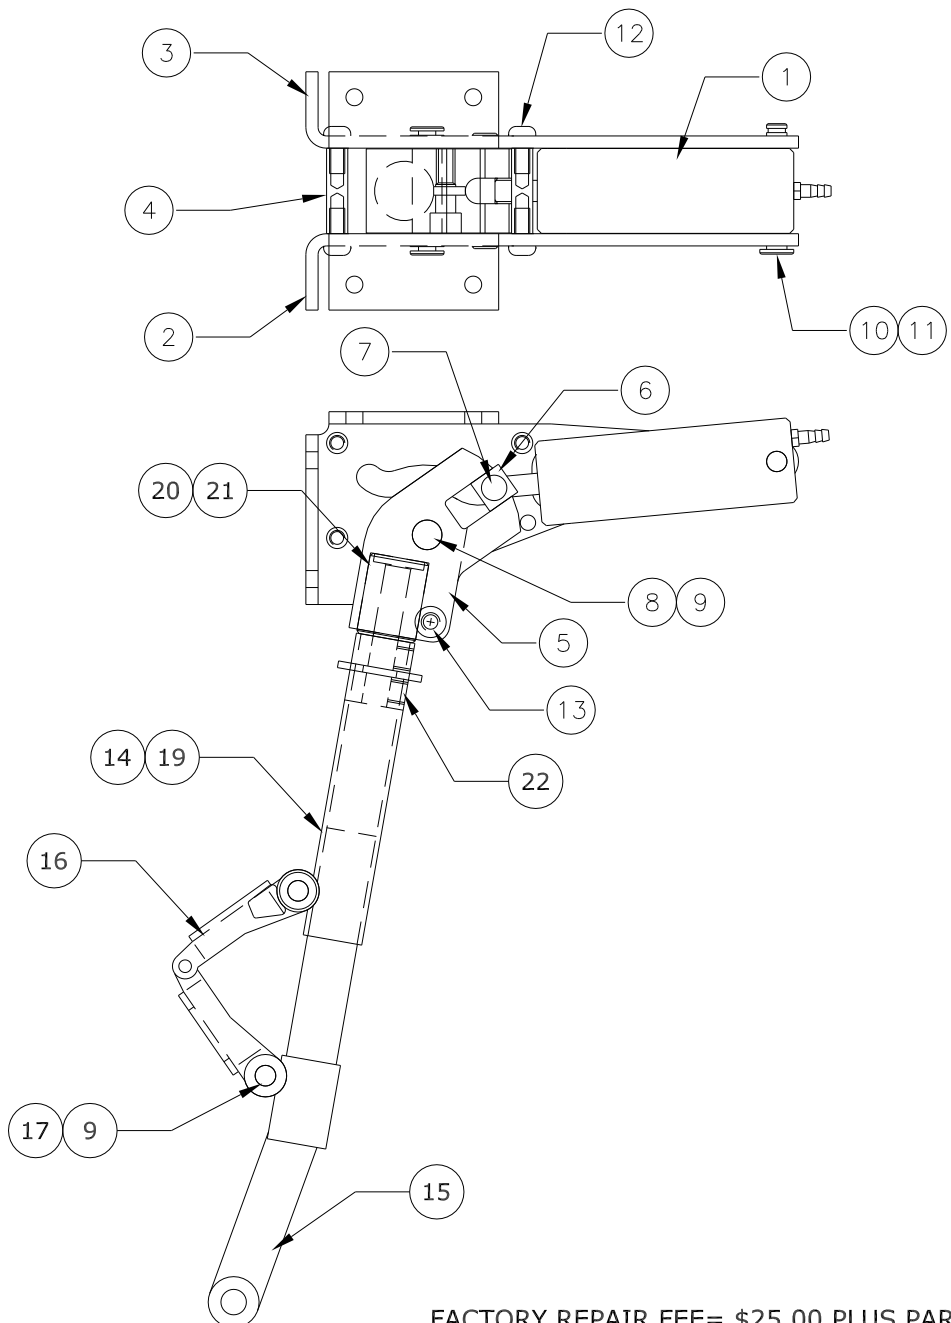

** THIS IS YOUR SPARE PARTS LIST. SAVE FOR FUTURE REFERENCE, ORDER BY PART NUMBER. CURRENT PRICES WILL BE QUOTED.**

SPARE PARTS LIST

QTY	ITEM	NOTE	DESCRIPTION	ASS'Y/PART #
1	1		CYLINDER ASSEMBLY	550-420A
1	2		SIDE FRAME LH	550-216M
1	3		SIDE FRAME RH	550-217M
3	4		FRAME SPACER	530-021M
1	5		TRUNION	550-001M
2	6		CAM BLOCK	530-030M
1	7		CAM PIN	530-029M
1	8		PIVOT PIN	530-026M
2	9		RETAINING RING	.1125F
1	10		CLEVIS PIN	.150-012M
3	11		RETAINING RING	.1039F
6	12		#4-40 x 3/16 BHSMS	.1047F
1	13		#6-32 x 3/8 SHCS	.1048F
1	14		UPPER STRUT ASSEMBLY	BOOM-202A
1	15		OLEO RAM ASSEMBLY	BOOM-203A
1	16		TORQUE LINK ASSEMBLY	620-112A
2	17		CLEVIS PIN	620-012M
1	18		AXLE BAG ASSEMBLY	AF15-142A
1	19		SPRING - 3 1/2" LONG	530-001P
1	20		STEERING BEARING	530-032M
1	21		BEARING SHAFT	650-010M
2	22		#8-32 SET SCREW	1198F

906-304M

FACTORY REPAIR FEE= \$25.00 PLUS PARTS

CHK'D BY	
DRAWN BY	J. REHAK
DATE	10/06
MODEL No.	700BBOOM

MFG. INC.
625 N. 12TH ST.
ST. CHARLES, IL
(630)584-7616

TITLE
**700 BABY BOOMERANG
NOSE GEAR SPARE PARTS LIST**