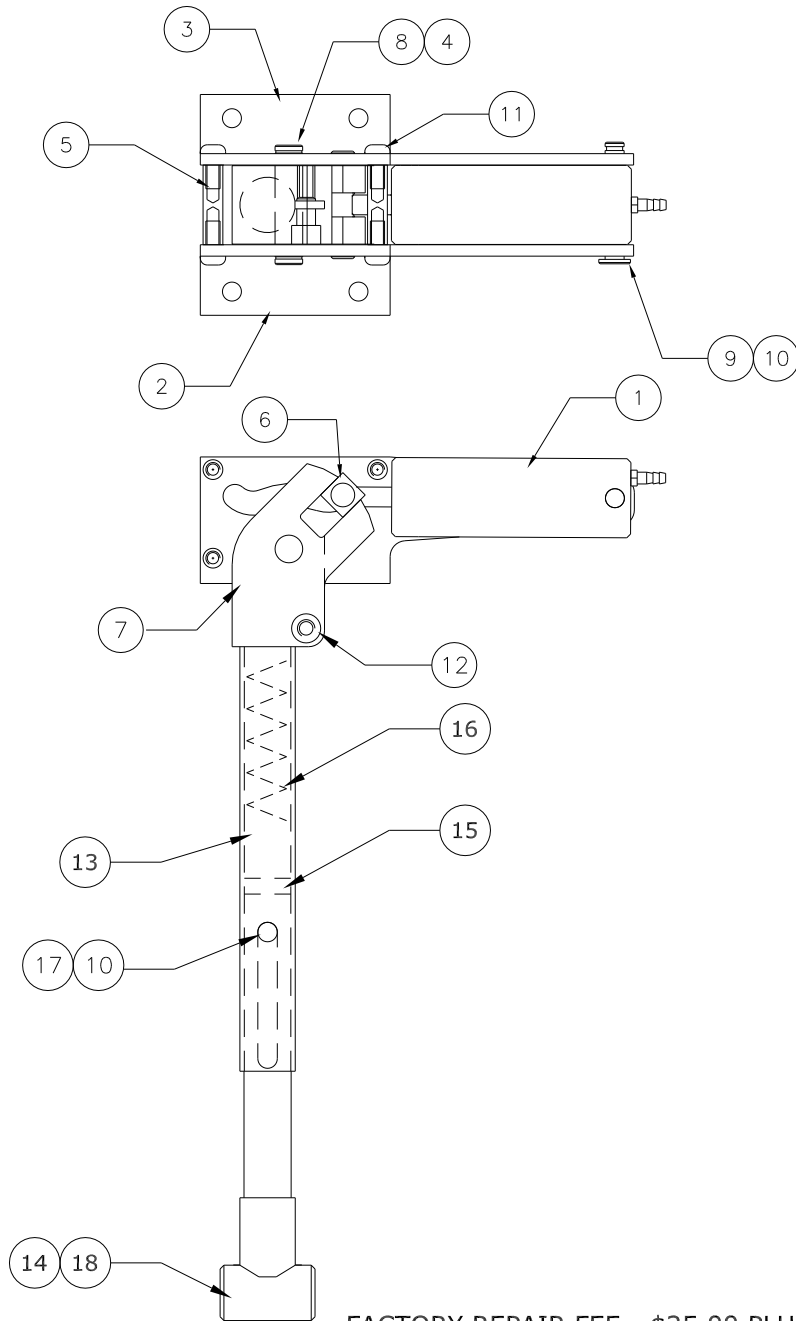

** THIS IS YOUR SPARE PARTS LIST. SAVE FOR FUTURE REFERENCE, ORDER BY PART NUMBER. CURRENT PRICES WILL BE QUOTED.**

FACTORY REPAIR FEE= \$25.00 PLUS PARTS

SPARE PARTS LIST

QTY	ITEM	NOTE	DESCRIPTION	ASS'Y/PART #
1	1		CYLINDER ASSEMBLY	550-420A
1	2		SIDE FRAME LH	550-014M
1	3		SIDE FRAME RH	550-015M
2	4		PIVOT RETAINING RING	.1125F
3	5		FRAME SPACER (BAR)	530-021M
2	6		CAM FOLLOWER	530-030M
1	7		TRUNION	550-001M
1	8		PIVOT PIN	530-026M
1	9		CLEVIS PIN	.150-012M
2	10		RETAINING RING	.1039F
6	11		#4-40 x 3/16 BHSMS	.1047F
1	12		#6-32 x 3/8 SHCS	.1048F
1	13		STRUT WELDMENT	BOOM-103A
1	14		OLEO RAM WELDMENT	BOOM-104A
1	15		SPRING PLUG	660-007M
1	16		SPRING - 2 1/2" LONG	660-006P
1	17		CLEVIS PIN	620-012M
1	18		AXLE BAG ASSEMBLY	AF15-142A
	19			

CHK'D BY

DRAWN BY
J. REHAK

DATE **10/06**

MODEL No.
700BBOOM

robart
www.robart.com

MFG. INC.
625 N. 12TH ST.
ST. CHARLES, IL
(630)584-7616

TITLE
**700 BABY BOOMERANG
MAIN GEAR SPARE PARTS LIST**