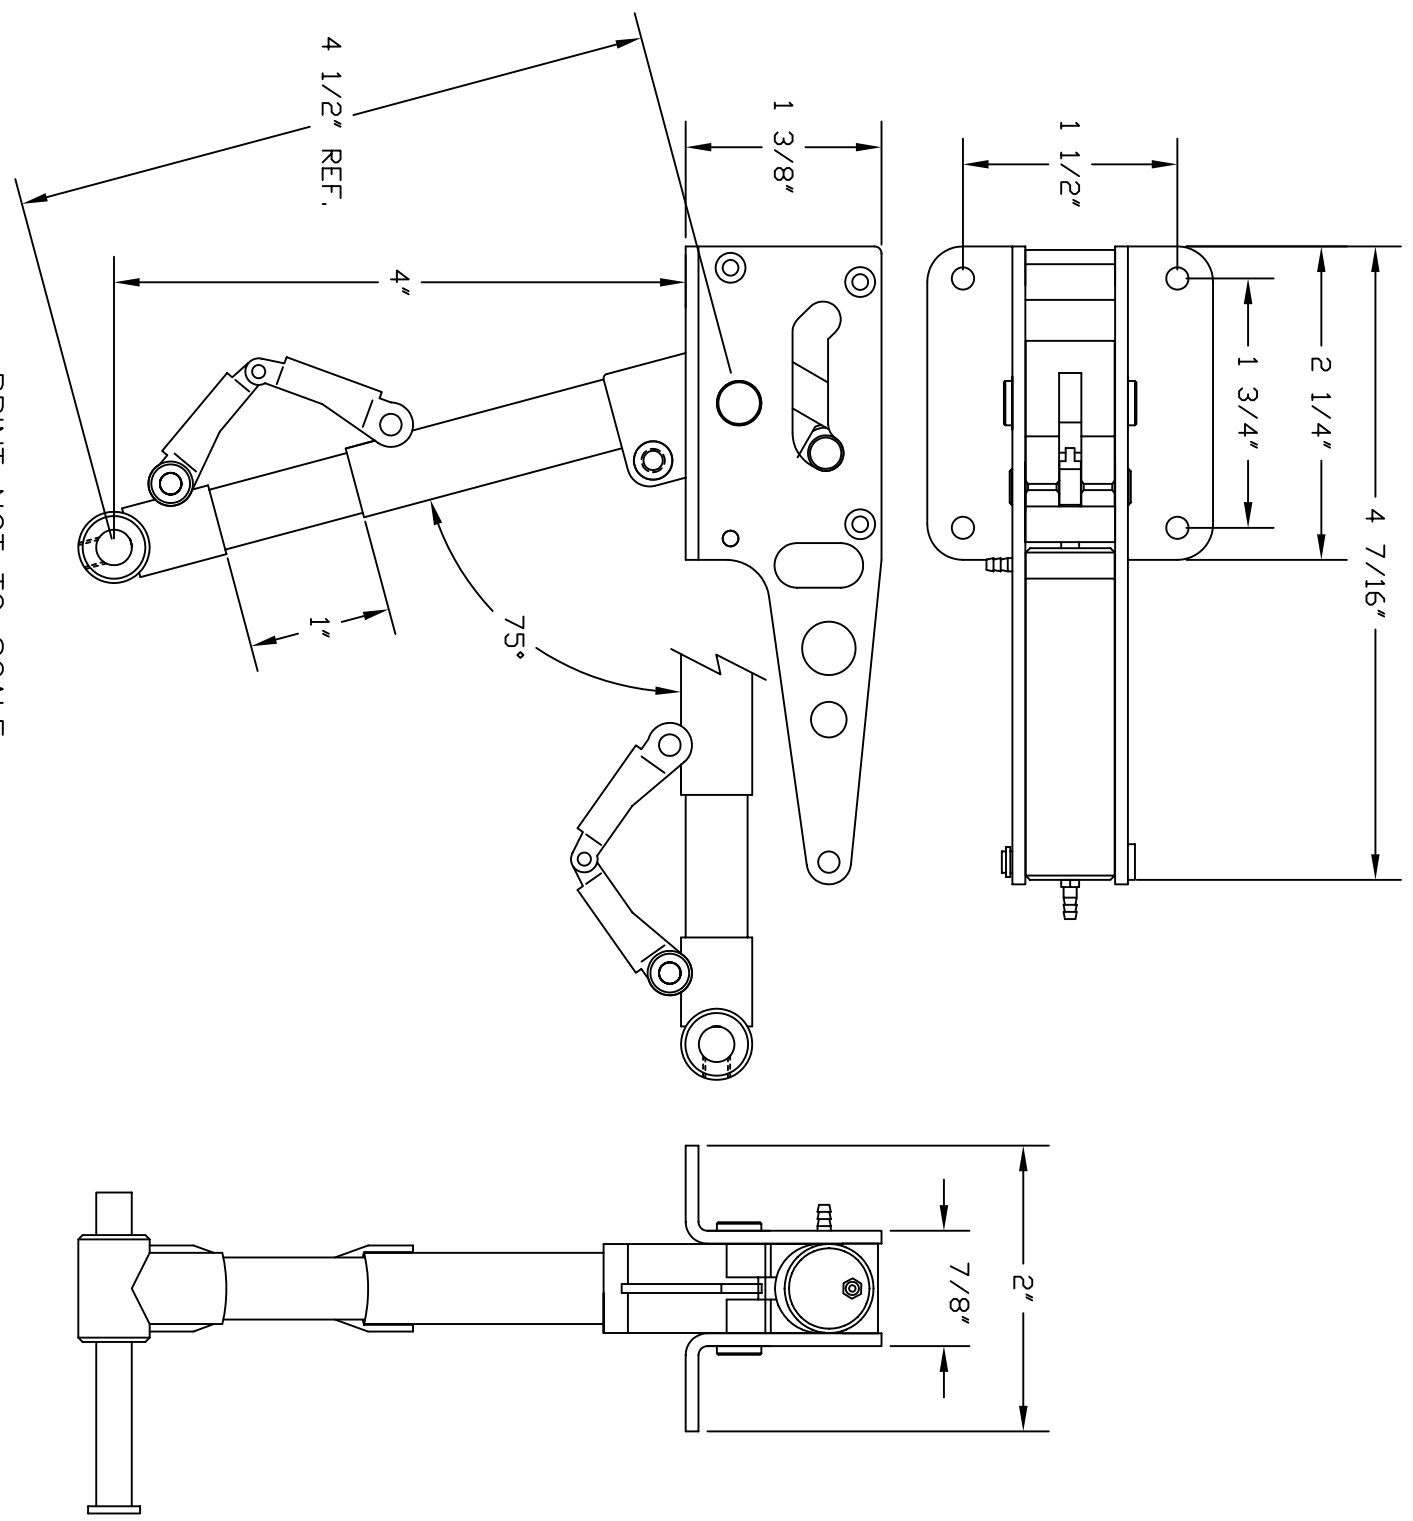

MFG. INC.
 625 N. 12TH ST.
 ST. CHARLES, IL
 (630) 584-7616
 www.robart.com

WB17
 MAIN GEAR
 75° RETRACT

PRINT NOT TO SCALE

THIS DRAWING ITS CONTENTS AND INFORMATION, ARE CONFIDENTIAL, AND THE PROPERTY OF ROBERT MFG. INC. IT MAY NOT BE USED, COPIED, AND / OR TRANSMITTED TO ANY PERSON, FIRM, OR CORPORATION WITHOUT THE PRIOR WRITTEN APPROVAL OF ROBERT MFG. INC.