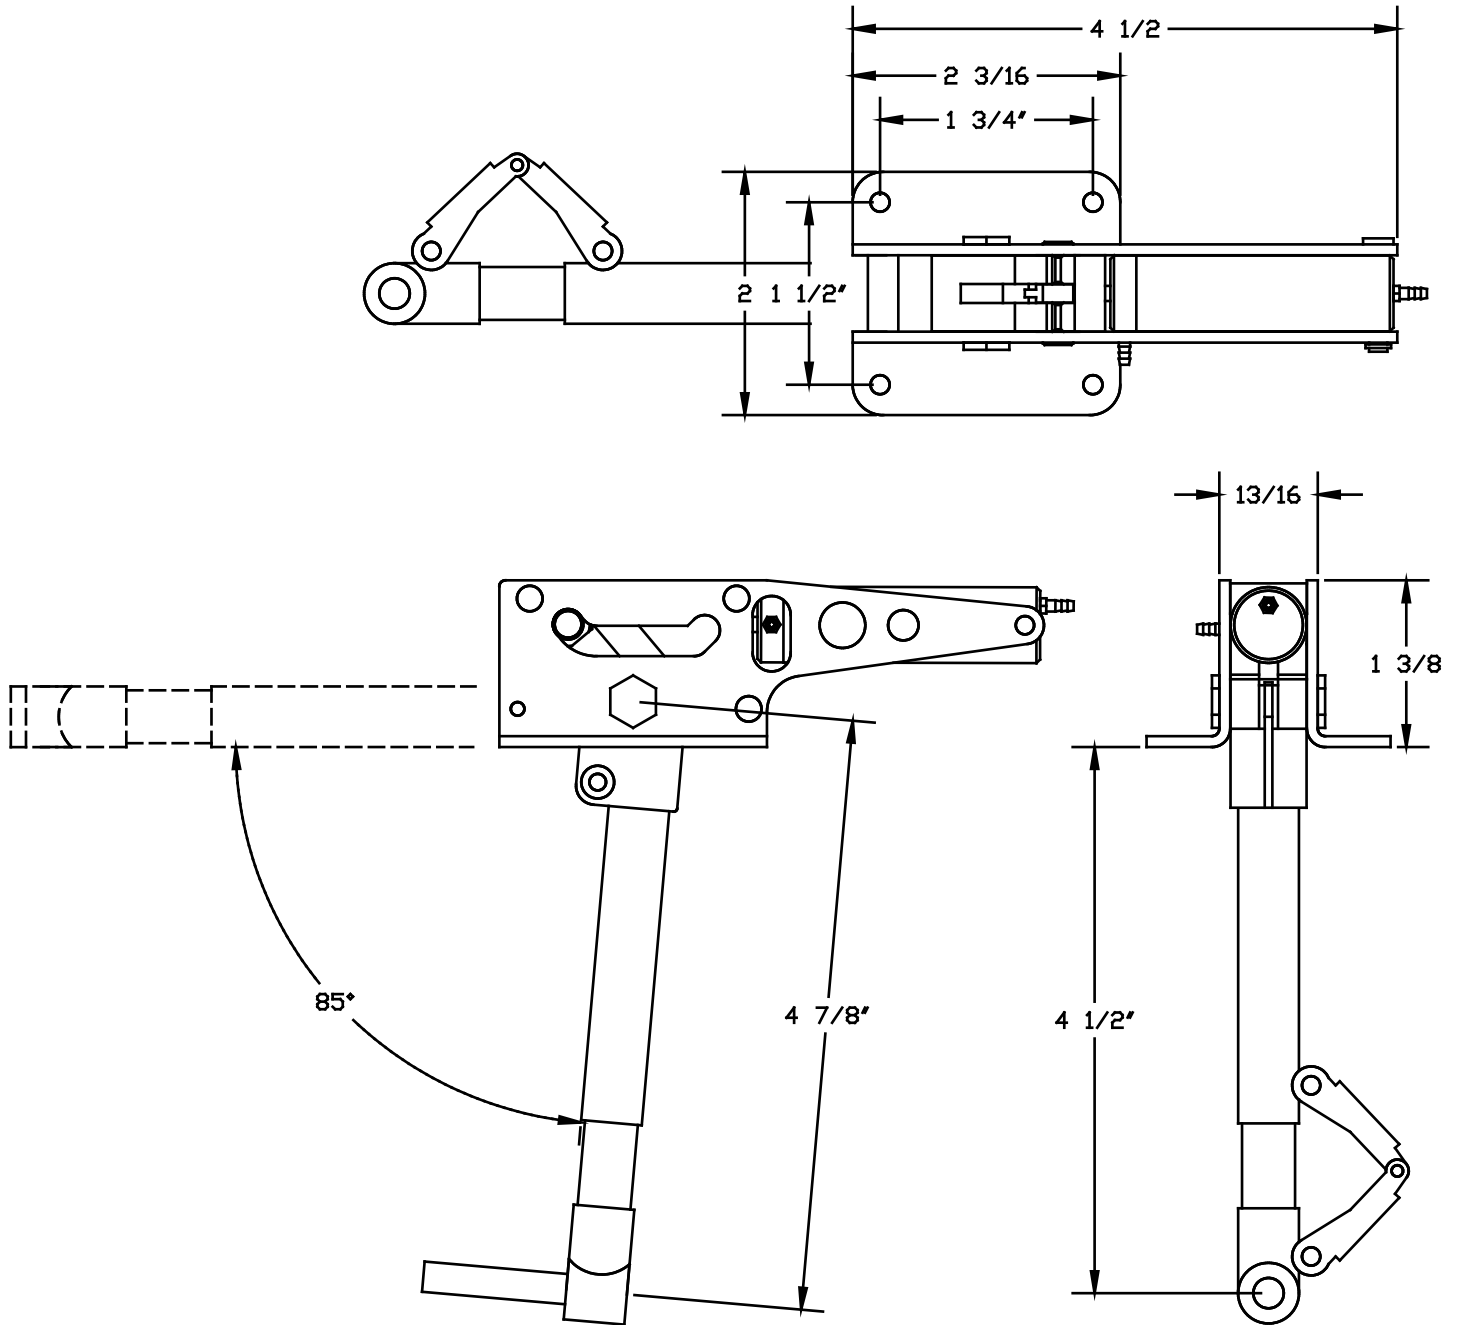

# BONANZA MAIN GEAR OPERATIONAL DETAIL

THIS DRAWING ITS CONTENTS AND INFORMATION, ARE CONFIDENTIAL, AND THE PROPERTY OF ROBERT MFG. INC. IT MAY NOT BE USED, COPIED, AND / OR TRANSMITTED TO ANY PERSON, FIRM, OR CORPORATION WITHOUT THE PRIOR WRITTEN APPROVAL OF ROBERT MFG. INC.

PRINT NOT TO SCALE

SCALE	1=1		MFG. INC. 625 N. 12TH ST. ST. CHARLES, IL
DRAWN BY	J. REHAK		
DATE	1-29-01	MAIN GEAR 80" BEECH BONANZA RH SHOWN	
CHK'D BY			
APP'D		DRAWING No. BZA	REV.